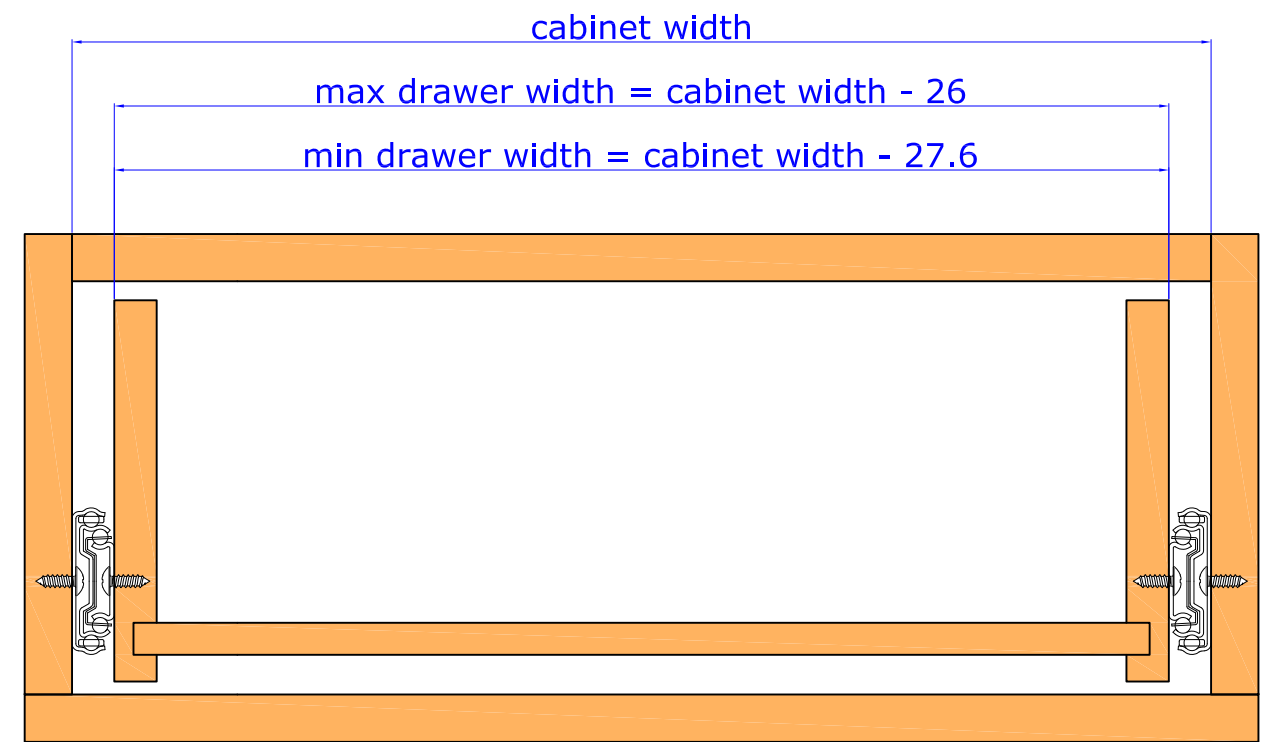

4070-00

SOFT-CLOSE DRAWER SLIDE

Mounting	Side
Side Clearance	13mm +0.8/0
Height	45.5mm
Soft-Closing Stroke	30mm
Material	Steel
Load Rating	45kg at 22" (550mm)
Size	12" to 28" (300mm to 700mm)
Travel	"Slide Travel" as listed table below
Disconnect	Lever (Non-handed design)
Finish	Electro-Zinc plated with clear, yellow or black chromate

Profile

All Dimensions are in Millimeters (mm)

Slide Dimensions

mm

SIZE	Slide Length	Slide Travel	Load Rating/Kg	A	B	C	D	E	F	G	H
12" (300)	300	238	20					156			
14" (350)	350	305	25					200			
16" (400)	400	378	30	96				256	208		
18" (450)	450	430	35	128				294	256		
20" (500)	500	482	40	96	160			344	304		
22" (550)	550	533	45	96	160	352		394	224	352	
24" (600)	600	584	35	128	192	384		444	224	352	
26" (650)	650	635	35	128	224	416		494	224	352	448
28" (700)	700	685	35	128	224	416	480	544	224	352	496

Drawer Slide Mounting Profile

* max drawer width = slide length + 200 (mm)

APPLICATIONS:

For use in wood pedestals, dresser, desk, casework, residential and kitchen cabinetry.

30mm stroke of Soft-Closing