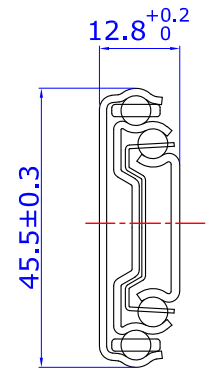

4070-00

SOFT-CLOSE DRAWER SLIDE

Mounting	Side
Side Clearance	13mm +0.8/0
Height	45.5mm
Soft-Closing Stroke	30mm
Material	Steel
Load Rating	45kg at 22" (550mm)
Size	12" to 28" (300mm to 700mm)
Travel	"Slide Travel" as listed table below
Disconnect	Lever (Non-handed design)
Finish	Electro-Zinc plated with clear, yellow or black chromate

Profile

All Dimensions are in Millimeters (mm)

Slide Dimensions

mm

SIZE	Slide Length	Slide Travel	Load Rating/Kg	A	B	C	D	E	F	G	H
12" (300)	300	238	20					156			
14" (350)	350	305	25					200			
16" (400)	400	378	30	96				256	208		
18" (450)	450	430	35	128				294	256		
20" (500)	500	482	40	96	160			344	304		
22" (550)	550	533	45	96	160	352		394	224	352	
24" (600)	600	584	35	128	192	384		444	224	352	
26" (650)	650	635	35	128	224	416		494	224	352	448
28" (700)	700	685	35	128	224	416	480	544	224	352	496

Drawer Slide Mounting Profile

* max drawer width = slide length + 200 (mm)

APPLICATIONS:

For use in wood pedestals, dresser, desk, casework, residential and kitchen cabinetry.

30mm stroke of Soft-Closing