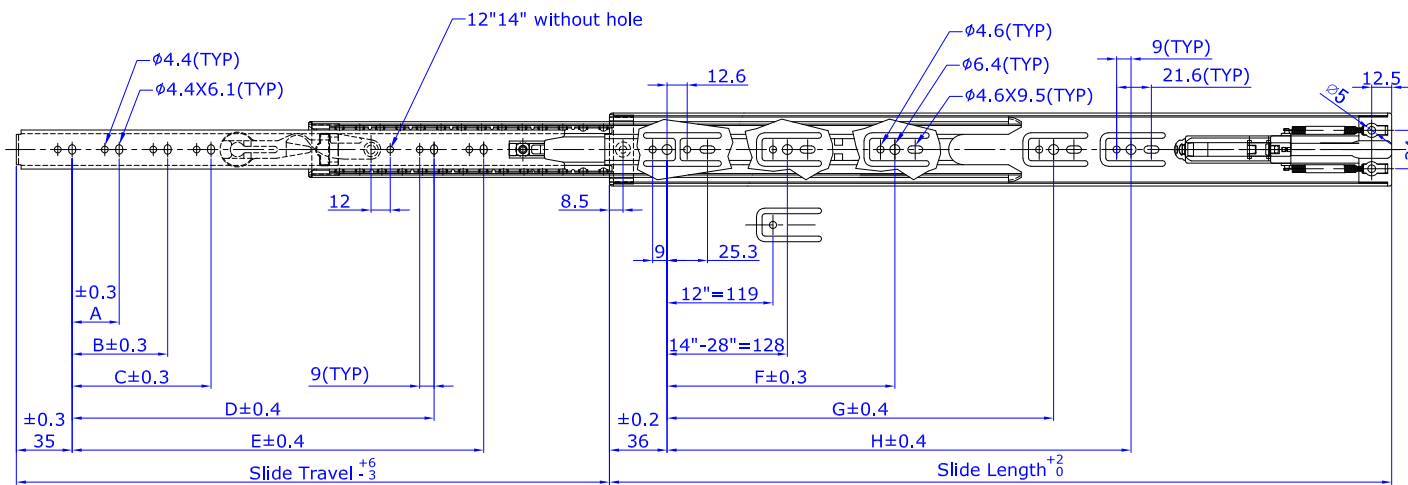

4070-00

SOFT-CLOSE DRAWER SLIDE

Mounting	Side
Side Clearance	13mm +0.8/0
Height	45.5mm
Soft-Closing Stroke	30mm
Material	Steel
Load Rating	45kg at 22" (550mm)
Size	12" to 28" (300mm to 700mm)
Travel	"Slide Travel" as listed table below
Disconnect	Lever (Non-handed design)
Finish	Electro-Zinc plated with clear, yellow or black chromate

Profile

All Dimensions are in Millimeters (mm)

Slide Dimensions

mm

SIZE	Slide Length	Slide Travel	Load Rating/Kg	A	B	C	D	E	F	G	H
12" (300)	300	238	20					156			
14" (350)	350	305	25					200			
16" (400)	400	378	30	96				256	208		
18" (450)	450	430	35	128				294	256		
20" (500)	500	482	40	96	160			344	304		
22" (550)	550	533	45	96	160	352		394	224	352	
24" (600)	600	584	35	128	192	384		444	224	352	
26" (650)	650	635	35	128	224	416		494	224	352	448
28" (700)	700	685	35	128	224	416	480	544	224	352	496

Drawer Slide Mounting Profile

* max drawer width = slide length + 200 (mm)

APPLICATIONS:

For use in wood pedestals, dresser, desk, casework, residential and kitchen cabinetry.

30mm stroke of Soft-Closing