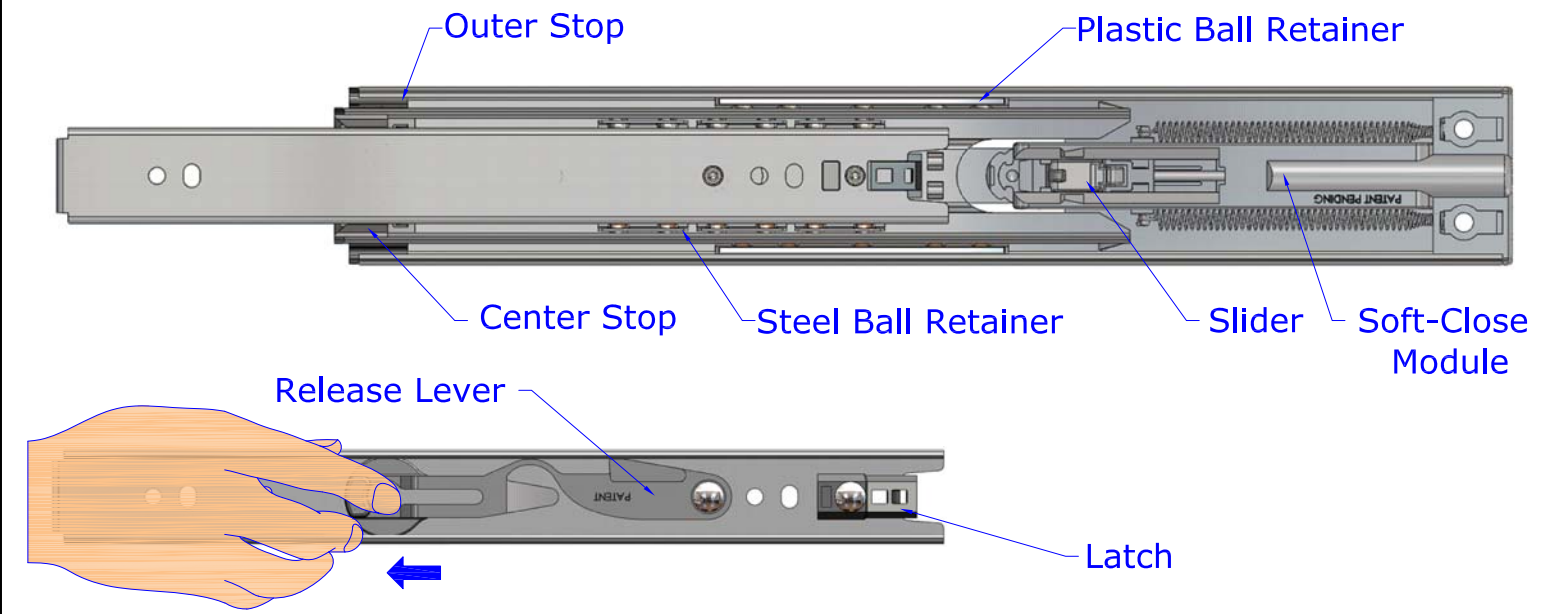

4070-00

SOFT-CLOSE DRAWER SLIDE

Mounting	Side
Side Clearance	13mm +0.8/0
Height	45.5mm
Soft-Closing Stroke	30mm
Material	Steel
Load Rating	45kg at 22" (550mm)
Size	12" to 28" (300mm to 700mm)
Travel	"Slide Travel" as listed table below
Disconnect	Lever (Non-handed design)
Finish	Electro-Zinc plated with clear, yellow or black chromate

Profile

All Dimensions are in Millimeters (mm)

Slide Dimensions

mm

SIZE	Slide Length	Slide Travel	Load Rating/Kg	A	B	C	D	E	F	G	H
12" (300)	300	238	20					156			
14" (350)	350	305	25					200			
16" (400)	400	378	30	96				256	208		
18" (450)	450	430	35	128				294	256		
20" (500)	500	482	40	96	160			344	304		
22" (550)	550	533	45	96	160	352		394	224	352	
24" (600)	600	584	35	128	192	384		444	224	352	
26" (650)	650	635	35	128	224	416		494	224	352	448
28" (700)	700	685	35	128	224	416	480	544	224	352	496

Drawer Slide Mounting Profile

* max drawer width = slide length + 200 (mm)

APPLICATIONS:

For use in wood pedestals, dresser, desk, casework, residential and kitchen cabinetry.

30mm stroke of Soft-Closing