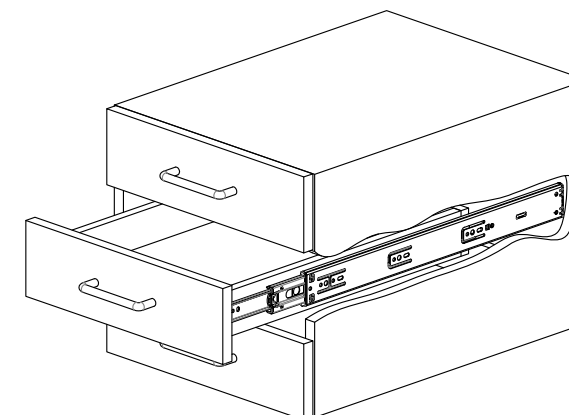

4070-00

SOFT-CLOSE DRAWER SLIDE

Mounting	Side
Side Clearance	13mm +0.8/0
Height	45.5mm
Soft-Closing Stroke	30mm
Material	Steel
Load Rating	45kg at 22" (550mm)
Size	12" to 28" (300mm to 700mm)
Travel	"Slide Travel" as listed table below
Disconnect	Lever (Non-handed design)
Finish	Electro-Zinc plated with clear, yellow or black chromate

Profile

All Dimensions are in Millimeters (mm)

Slide Dimensions

mm

SIZE	Slide Length	Slide Travel	Load Rating/Kg	A	B	C	D	E	F	G	H
12" (300)	300	238	20					156			
14" (350)	350	305	25					200			
16" (400)	400	378	30	96				256	208		
18" (450)	450	430	35	128				294	256		
20" (500)	500	482	40	96	160			344	304		
22" (550)	550	533	45	96	160	352		394	224	352	
24" (600)	600	584	35	128	192	384		444	224	352	
26" (650)	650	635	35	128	224	416		494	224	352	448
28" (700)	700	685	35	128	224	416	480	544	224	352	496

Drawer Slide Mounting Profile

* max drawer width = slide length + 200 (mm)

APPLICATIONS:

For use in wood pedestals, dresser, desk, casework, residential and kitchen cabinetry.

30mm stroke of Soft-Closing