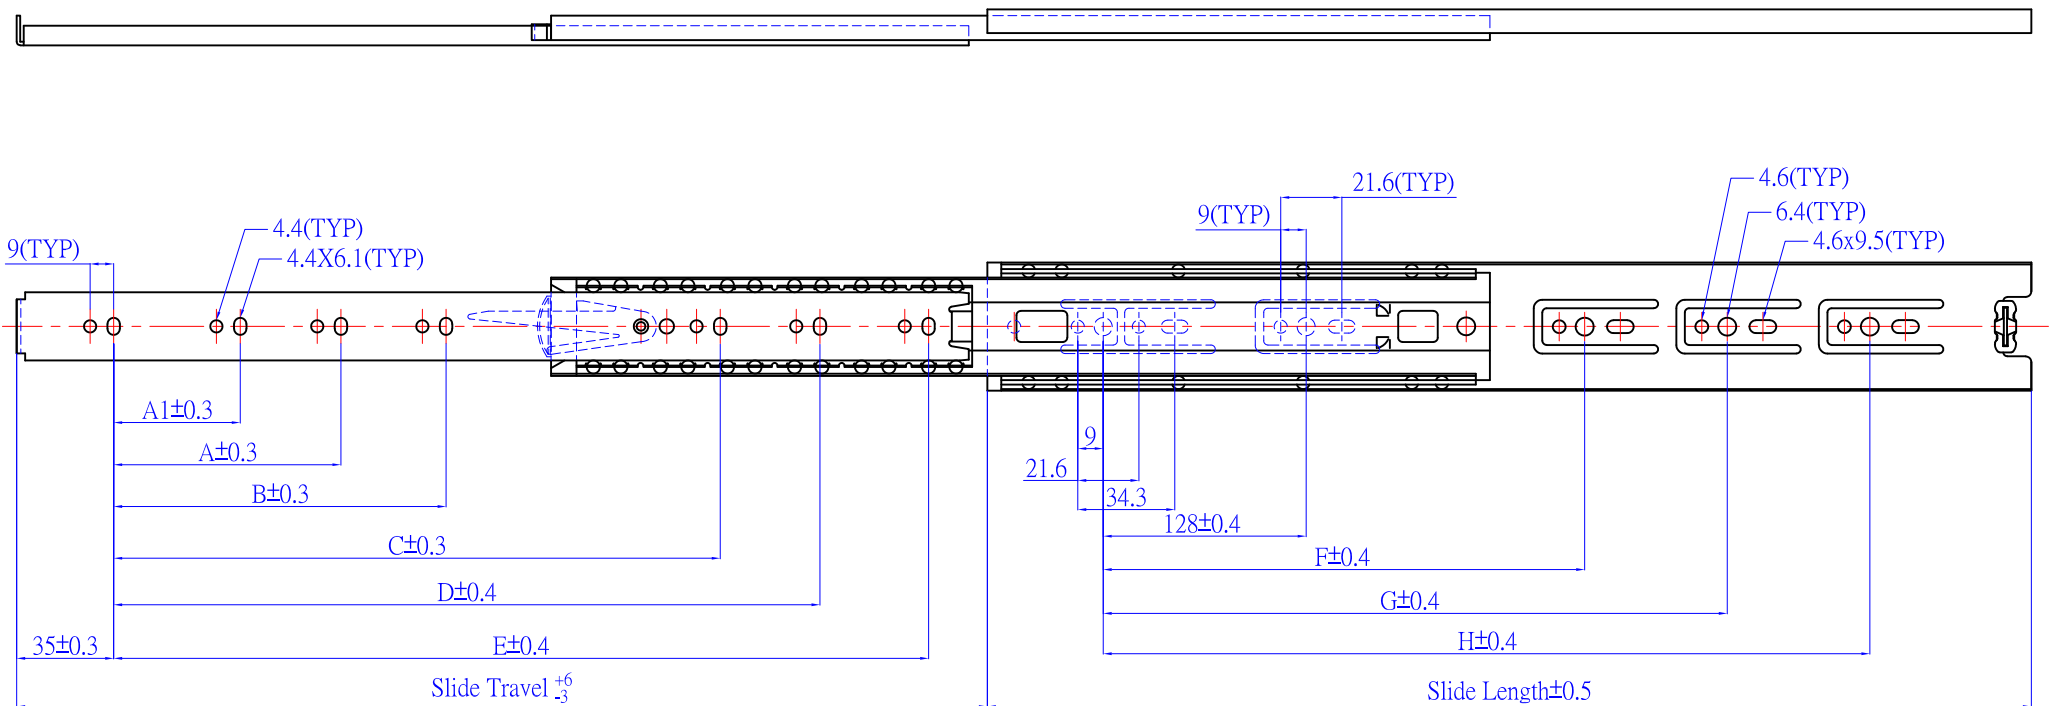

4600-50

| | | |
|-----------------------|--|----------------|
| Mounting | Side | <p>Profile</p> |
| Side Clearance | 12.8mm +0.8/0 | |
| Height | 45.4mm | |
| Material | Steel | |
| Load Rating | 49kg at 14"(350mm) | |
| Size | 10"~28" | |
| Disconnect | Lever | |
| Finish | Electro-Zinc plated with clear, yellow or black chromate | |

All Dimensions are in Millimeters (mm)

Slide Dimensions

mm

| SIZE | Slide Length | Slide Travel | Load Rating/Kg | A1 | A | B | C | D | E | F | G | H |
|------|--------------|--------------|----------------|-----|-----|-----|-----|-----|-----|-----|-----|-----|
| 10" | 250 | 254 | 31 | | | | | | 192 | | | |
| 12" | 300 | 305 | 47 | | | | | | 242 | 224 | | |
| 14" | 350 | 356 | 49 | 128 | | | | | 292 | 224 | | |
| 16" | 400 | 406 | 47 | 128 | | 320 | | | 342 | 224 | 320 | |
| 18" | 450 | 457 | 45 | 128 | | 320 | | | 392 | 224 | 352 | |
| 20" | 500 | 508 | 42 | 128 | 192 | 352 | | | 442 | 224 | 416 | |
| 22" | 550 | 559 | 40 | 128 | 224 | | 416 | | 492 | 224 | 352 | 448 |
| 24" | 600 | 610 | 38 | 128 | 224 | | 416 | | 542 | 224 | 352 | 480 |
| 26" | 650 | 660 | 36 | 128 | 224 | | 416 | 544 | 592 | 224 | 352 | 544 |
| 28" | 700 | 711 | 31 | 128 | 224 | 288 | 448 | 544 | 642 | 224 | 352 | 544 |