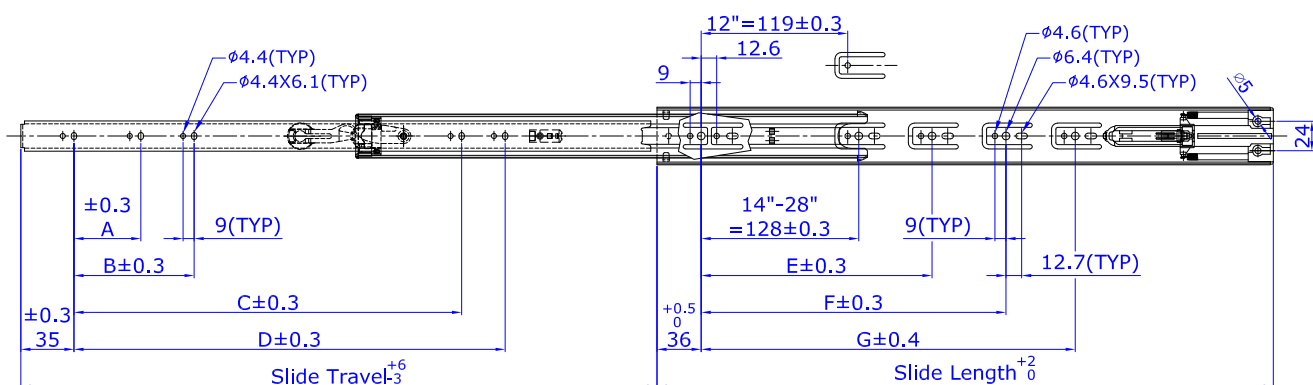

4770-00

SOFT-CLOSE DRAWER SLIDE

Mounting	Side
Side Clearance	12.7mm +0.8/0
Height	46.7mm
Soft-Closing Stroke	38mm
Material	Steel
Load Rating	60kg at 22" (550mm)
Size	12" to 28" (300mm to 700mm)
Travel	Full Extension (Sizes 16" to 28")
Disconnect	Lever (Non-handed design)
Finish	Electro-Zinc plated with clear, yellow or black chromate

All Dimensions are in Millimeters (mm)

Slide Dimensions

SIZE	Slide Length	Slide Travel	Load Rating/Kg	A	B	C	D	E	F	G
12" (300)	300	220	25				156			
14" (350)	350	310	30				200			
16" (400)	400	404	35	96			256	208		
18" (450)	450	455	45	128			294	256		
20" (500)	500	505	55	96	160		344	304		
22" (550)	550	555	60	96	160		394	224	352	
24" (600)	600	605	50	128	192		444	224	352	
26" (650)	650	655	45	128	224	416	494	224	352	448
28" (700)	700	705	45	128	224	480	544	224	352	496

Drawer Slide Mounting Profile

* max drawer width = slide length + 200 (mm)

APPLICATIONS:

For use in wood pedestals, dresser, desk, casework, residential and kitchen cabinetry.

38mm stroke of Soft-Closing