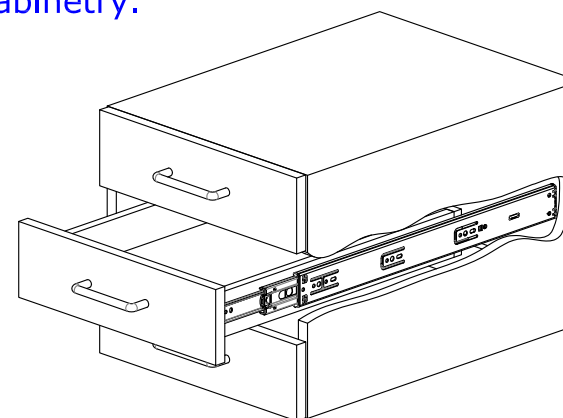

4770-00

SOFT-CLOSE DRAWER SLIDE

Mounting	Side
Side Clearance	12.7mm +0.8/0
Height	46.7mm
Soft-Closing Stroke	38mm
Material	Steel
Load Rating	60kg at 22" (550mm)
Size	12" to 28" (300mm to 700mm)
Travel	Full Extension (Sizes 16" to 28")
Disconnect	Lever (Non-handed design)
Finish	Electro-Zinc plated with clear, yellow or black chromate

All Dimensions are in Millimeters (mm)

Slide Dimensions

SIZE	Slide Length	Slide Travel	Load Rating/Kg	A	B	C	D	E	F	G
12" (300)	300	220	25				156			
14" (350)	350	310	30				200			
16" (400)	400	404	35	96			256	208		
18" (450)	450	455	45	128			294	256		
20" (500)	500	505	55	96	160		344	304		
22" (550)	550	555	60	96	160		394	224	352	
24" (600)	600	605	50	128	192		444	224	352	
26" (650)	650	655	45	128	224	416	494	224	352	448
28" (700)	700	705	45	128	224	480	544	224	352	496

Drawer Slide Mounting Profile

* max drawer width = slide length + 200 (mm)

APPLICATIONS:

For use in wood pedestals, dresser, desk, casework, residential and kitchen cabinetry.

38mm stroke of Soft-Closing