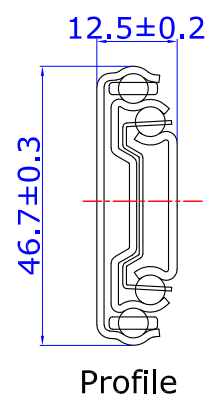

4770-00

SOFT-CLOSE DRAWER SLIDE

Mounting	Side
Side Clearance	12.7mm +0.8/0
Height	46.7mm
Soft-Closing Stroke	38mm
Material	Steel
Load Rating	60kg at 22" (550mm)
Size	12" to 28" (300mm to 700mm)
Travel	Full Extension (Sizes 16" to 28")
Disconnect	Lever (Non-handed design)
Finish	Electro-Zinc plated with clear, yellow or black chromate

All Dimensions are in Millimeters (mm)

Slide Dimensions

SIZE	Slide Length	Slide Travel	Load Rating/Kg	A	B	C	D	E	F	G
12" (300)	300	220	25				156			
14" (350)	350	310	30				200			
16" (400)	400	404	35	96			256	208		
18" (450)	450	455	45	128			294	256		
20" (500)	500	505	55	96	160		344	304		
22" (550)	550	555	60	96	160		394	224	352	
24" (600)	600	605	50	128	192		444	224	352	
26" (650)	650	655	45	128	224	416	494	224	352	448
28" (700)	700	705	45	128	224	480	544	224	352	496

Drawer Slide Mounting Profile

* max drawer width = slide length + 200 (mm)

APPLICATIONS:

For use in wood pedestals, dresser, desk, casework, residential and kitchen cabinetry.

38mm stroke of Soft-Closing