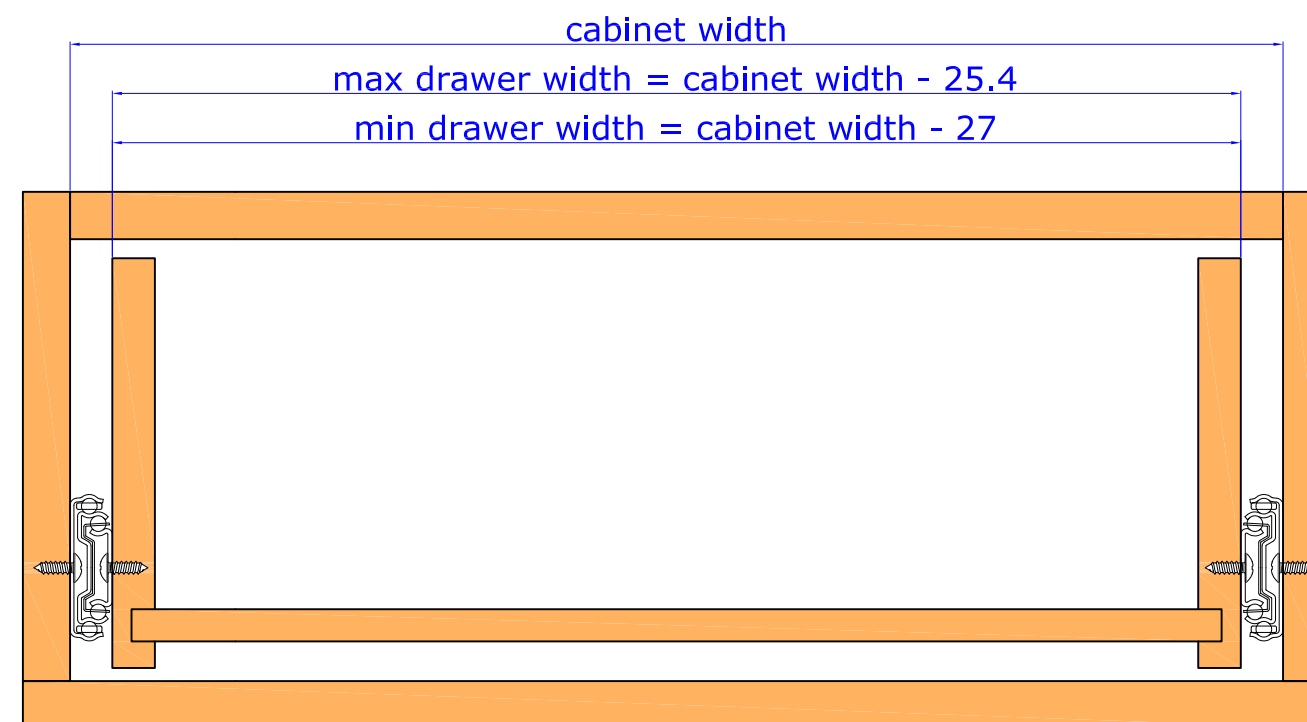

4770-00

SOFT-CLOSE DRAWER SLIDE

Mounting	Side
Side Clearance	12.7mm +0.8/0
Height	46.7mm
Soft-Closing Stroke	38mm
Material	Steel
Load Rating	60kg at 22" (550mm)
Size	12" to 28" (300mm to 700mm)
Travel	Full Extension (Sizes 16" to 28")
Disconnect	Lever (Non-handed design)
Finish	Electro-Zinc plated with clear, yellow or black chromate

All Dimensions are in Millimeters (mm)

Slide Dimensions

SIZE	Slide Length	Slide Travel	Load Rating/Kg	A	B	C	D	E	F	G
12" (300)	300	220	25				156			
14" (350)	350	310	30				200			
16" (400)	400	404	35	96			256	208		
18" (450)	450	455	45	128			294	256		
20" (500)	500	505	55	96	160		344	304		
22" (550)	550	555	60	96	160		394	224	352	
24" (600)	600	605	50	128	192		444	224	352	
26" (650)	650	655	45	128	224	416	494	224	352	448
28" (700)	700	705	45	128	224	480	544	224	352	496

Drawer Slide Mounting Profile

* max drawer width = slide length + 200 (mm)

APPLICATIONS:

For use in wood pedestals, dresser, desk, casework, residential and kitchen cabinetry.

38mm stroke of Soft-Closing