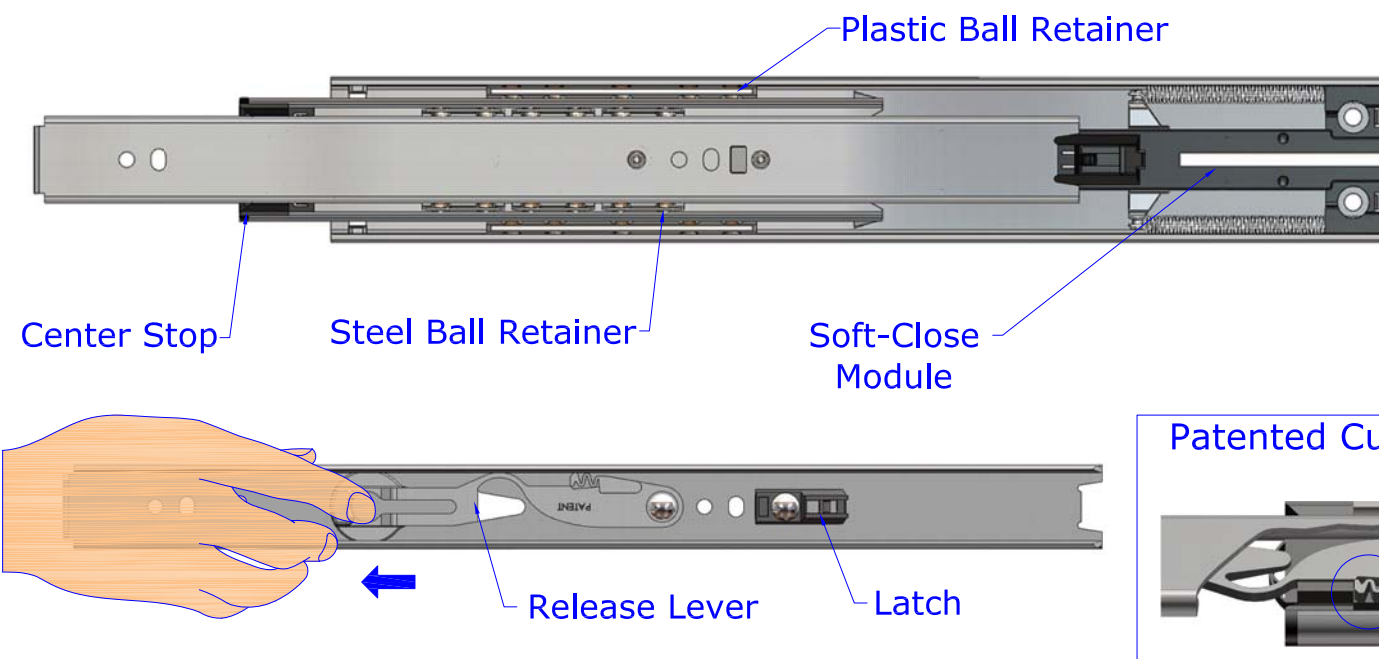

4770-00

SOFT-CLOSE DRAWER SLIDE

Mounting	Side
Side Clearance	12.7mm +0.8/0
Height	46.7mm
Soft-Closing Stroke	38mm
Material	Steel
Load Rating	60kg at 22" (550mm)
Size	12" to 28" (300mm to 700mm)
Travel	Full Extension (Sizes 16" to 28")
Disconnect	Lever (Non-handed design)
Finish	Electro-Zinc plated with clear, yellow or black chromate

All Dimensions are in Millimeters (mm)

Slide Dimensions

SIZE	Slide Length	Slide Travel	Load Rating/Kg	A	B	C	D	E	F	G
12" (300)	300	220	25				156			
14" (350)	350	310	30				200			
16" (400)	400	404	35	96			256	208		
18" (450)	450	455	45	128			294	256		
20" (500)	500	505	55	96	160		344	304		
22" (550)	550	555	60	96	160		394	224	352	
24" (600)	600	605	50	128	192		444	224	352	
26" (650)	650	655	45	128	224	416	494	224	352	448
28" (700)	700	705	45	128	224	480	544	224	352	496

Drawer Slide Mounting Profile

* max drawer width = slide length + 200 (mm)

APPLICATIONS:

For use in wood pedestals, dresser, desk, casework, residential and kitchen cabinetry.

38mm stroke of Soft-Closing